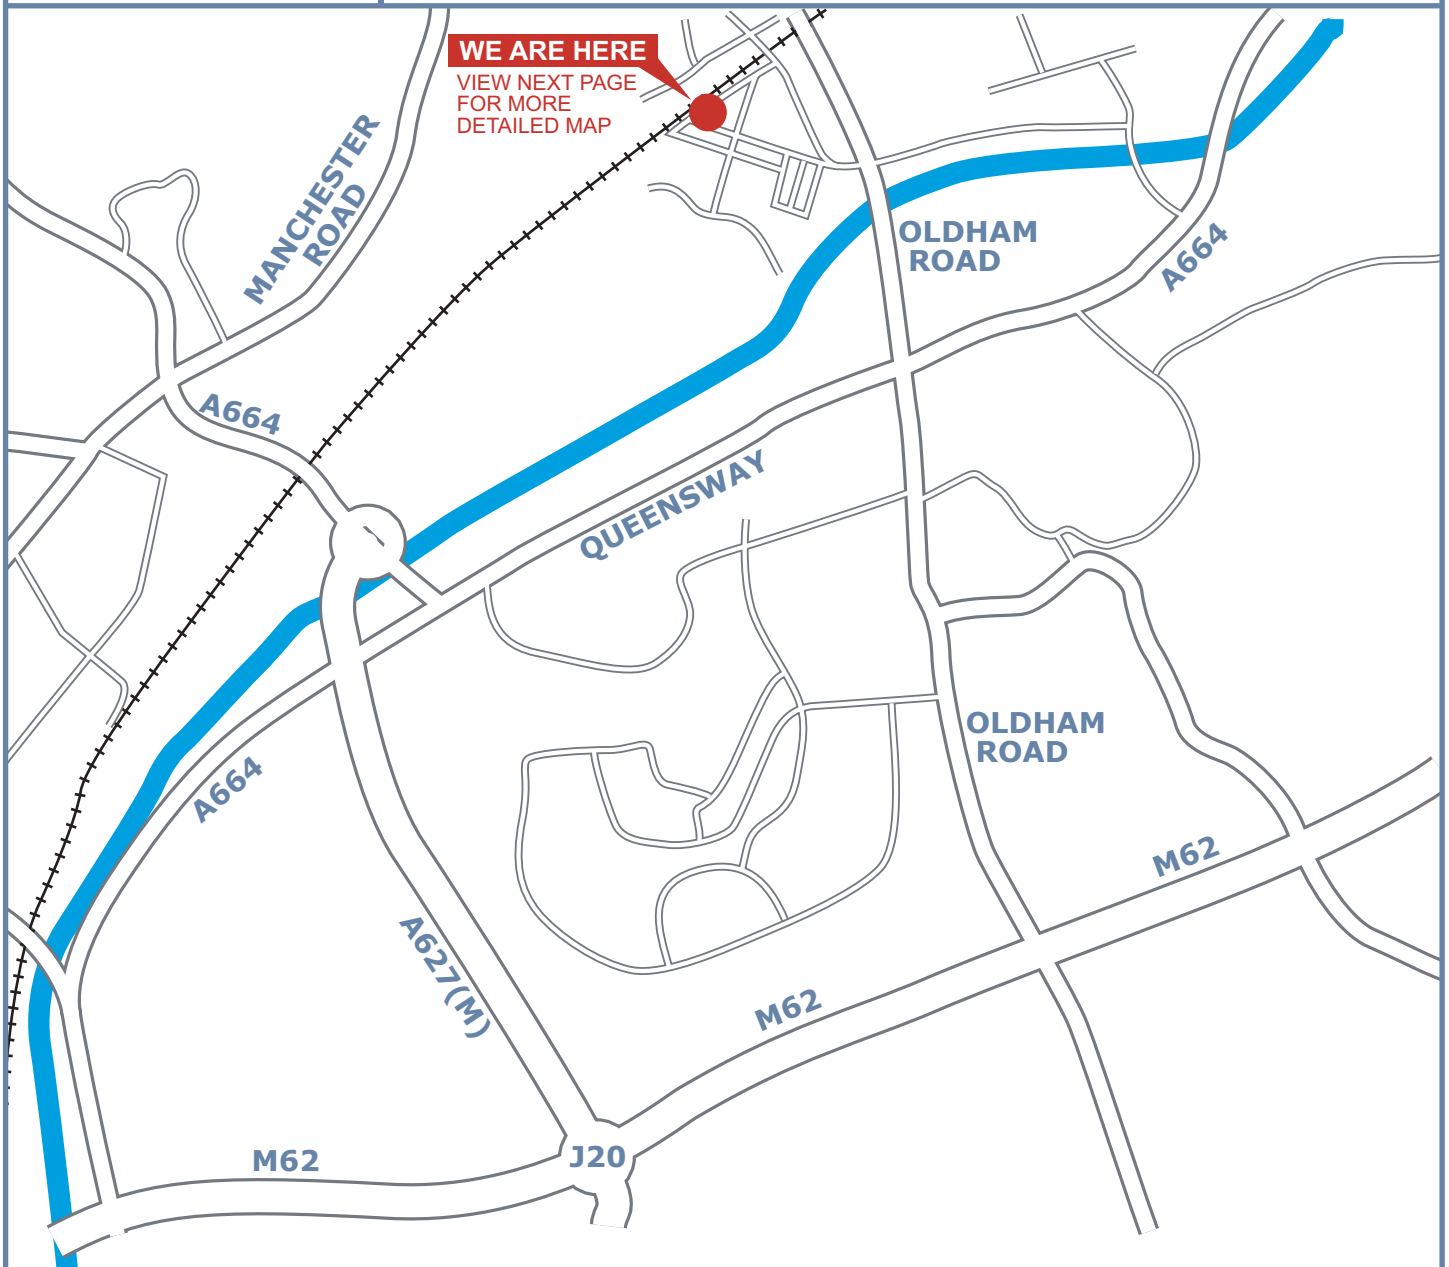

MELLOR

COACHCRAFT

Mellor Coachcraft
Miall Street
Rochdale
OL11 1HY
UK

Tel: 01706 860610
Fax: 01706 860402
Email: mcsales@woodall-nicholson.co.uk

ROUTE

Leave the M62 at Junction 20.

Follow signs to "Rochdale".

At bottom of A627M, go left to the roundabout.

Turn right onto Manchester Road, signposted "Town Centre".

At the second opening in the central reservation, turn right into Tweedale Street.

Follow along Tweedale Street and turn right into Milkstone Road.

Go under Railway Bridge and turn immediate left into Miall Street.

Mellor Coachcraft is 200 metres on the right.

MELLOR

COACHCRAFT

Mellor Coachcraft
Miall Street
Rochdale
OL11 1HY
UK

Tel: 01706 860610
Fax: 01706 860402
Email: mcsales@woodall-nicholson.co.uk

ROUTE

Leave the M62 at Junction 20.
Follow signs to "Rochdale".
At bottom of A627M, go left to the roundabout.
Turn right onto Manchester Road, signposted "Town Centre".
At the second opening in the central reservation, turn right into Tweedale Street.
Follow along Tweedale Street and turn right into Milkstone Road.
Go under Railway Bridge and turn immediate left into Miall Street.
Mellor Coachcraft is 200 metres on the right.